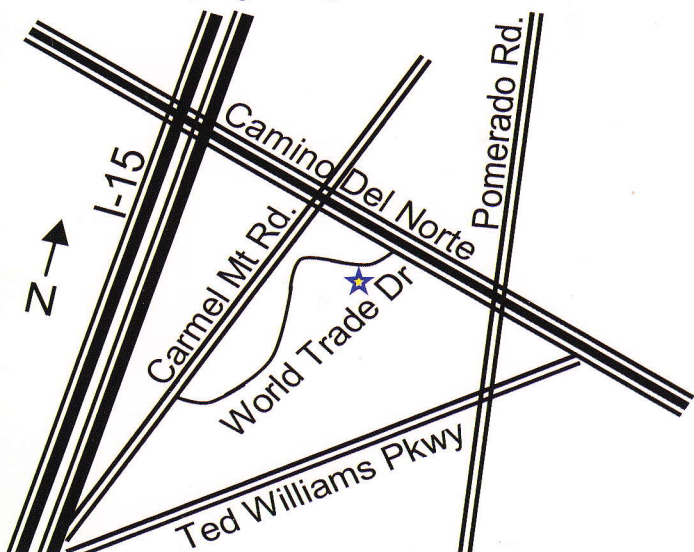

24 hour Pet Emergency

**858-676-1600**

12335 World Trade Dr Ste 16  
San Diego, CA 92128  
877-VETSURG  
PETSURG@PETSURG.com

- Conveniently located next to I-15
- No appointment necessary
- Open 24/7 for emergencies, critical care and surgery
- Estimate provided before service
- Cash, Check, MC, VISA, Discover, AMEX, CareCredit

# ER4PETS

24 hour Pet Emergency

**858-676-1600**

12335 World Trade Dr Ste 16  
San Diego, CA 92128  
877-VETSURG  
PETSURG@PETSURG.com

- Conveniently located next to I-15
- No appointment necessary
- Open 24/7 for emergencies, critical care and surgery
- Estimate provided before service
- Cash, Check, MC, VISA, Discover, AMEX, CareCredit